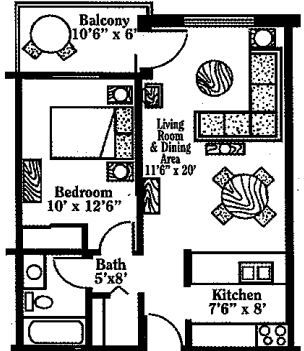

Maplewood Residence Apartment Floor Plans

Handicapped
One Bedroom
with Balcony/Patio
588 square feet

Custom 1
One Bedroom
608 square feet

Custom 2
One Bedroom
with Balcony/Patio
588 square feet

Regency 1
One Bedroom
with Balcony/
Patio
667 square Feet

Regency 2
One Bedroom
with Balcony/
Patio
672 square feet

Commodore
Two Bedroom
with Balcony/
Patio
900 square feet