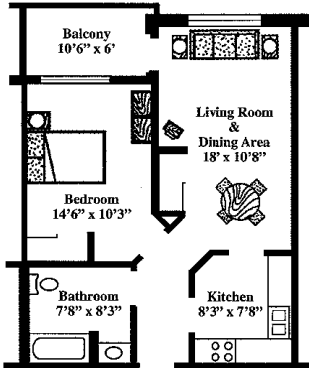

Maplewood Residence Apartment Floor Plans

Handicapped
One Bedroom
with Balcony/Patio
588 square feet

Custom 1
One Bedroom
608 square feet

Custom 2
One Bedroom
with Balcony/Patio
588 square feet

Regency 1
One Bedroom
with Balcony/
Patio
667 square Feet

Regency 2
One Bedroom
with Balcony/
Patio
672 square feet

Commodore
Two Bedroom
with Balcony/
Patio
900 square feet