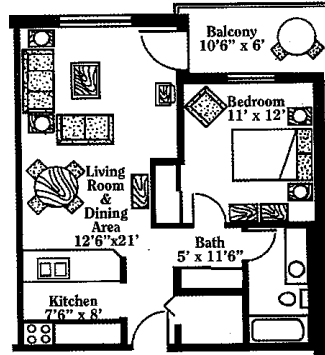

Maplewood Residence Apartment Floor Plans

Handicapped
One Bedroom
with Balcony/Patio
588 square feet

Custom 1
One Bedroom
608 square feet

Custom 2
One Bedroom
with Balcony/Patio
588 square feet

Regency 1
One Bedroom
with Balcony/
Patio
667 square Feet

Regency 2
One Bedroom
with Balcony/
Patio
672 square feet

Commodore
Two Bedroom
with Balcony/
Patio
900 square feet