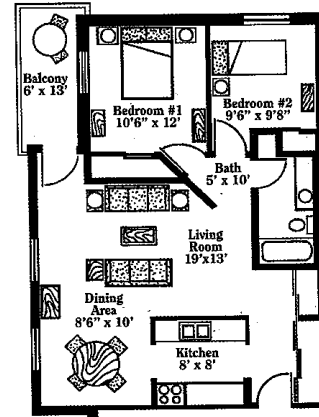

Maplewood Residence Apartment Floor Plans

Handicapped
One Bedroom
with Balcony/Patio
588 square feet

Custom 1
One Bedroom
608 square feet

Custom 2
One Bedroom
with Balcony/Patio
588 square feet

Regency 1
One Bedroom
with Balcony/
Patio
667 square Feet

Regency 2
One Bedroom
with Balcony/
Patio
672 square feet

Commodore
Two Bedroom
with Balcony/
Patio
900 square feet