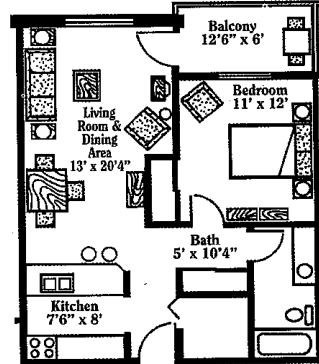

Maplewood Residence Apartment Floor Plans

Handicapped
One Bedroom
with Balcony/Patio
588 square feet

Custom 1
One Bedroom
608 square feet

Custom 2
One Bedroom
with Balcony/Patio
588 square feet

Regency 1
One Bedroom
with Balcony/
Patio
667 square Feet

Regency 2
One Bedroom
with Balcony/
Patio
672 square feet

Commodore
Two Bedroom
with Balcony/
Patio
900 square feet