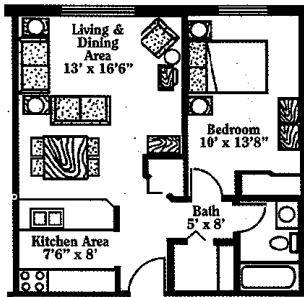

Maplewood Residence Apartment Floor Plans

Handicapped
One Bedroom
with Balcony/Patio
588 square feet

Custom 1
One Bedroom
608 square feet

Custom 2
One Bedroom
with Balcony/Patio
588 square feet

Regency 1
One Bedroom
with Balcony/
Patio
667 square Feet

Regency 2
One Bedroom
with Balcony/
Patio
672 square feet

Commodore
Two Bedroom
with Balcony/
Patio
900 square feet