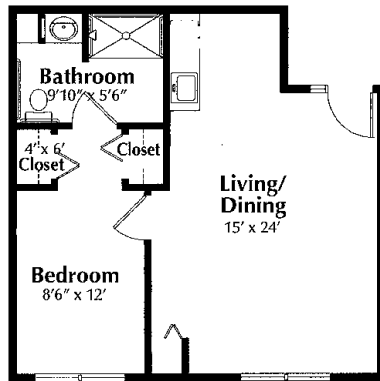

# Woodland Manor Apartment Floor Plans

## Two Bedroom Assisted Living Unit

680 Square Feet  
Includes Basic Service Package

## One-Plus Bedroom Assisted Living Unit

550 Square Feet  
Includes Basic Service Package

## One Bedroom Assisted Living Unit

490 Square Feet  
Includes Basic Service Package