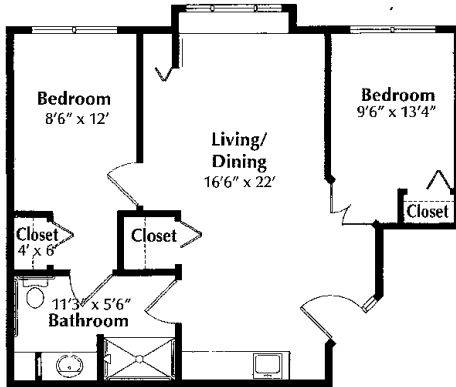

# Woodland Manor Apartment Floor Plans

## Two Bedroom Assisted Living Unit

680 Square Feet  
Includes Basic Service Package

## One-Plus Bedroom Assisted Living Unit

550 Square Feet  
Includes Basic Service Package

## One Bedroom Assisted Living Unit

490 Square Feet  
Includes Basic Service Package