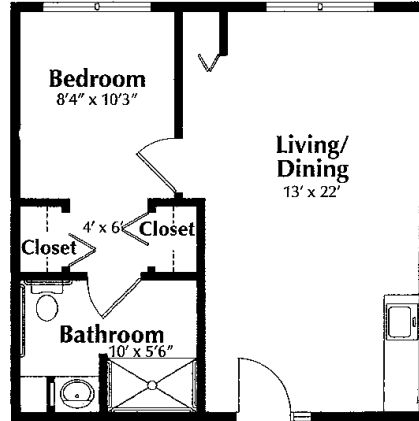

# Woodland Manor Apartment Floor Plans

## Two Bedroom Assisted Living Unit

680 Square Feet  
Includes Basic Service Package

## One-Plus Bedroom Assisted Living Unit

550 Square Feet  
Includes Basic Service Package

## One Bedroom Assisted Living Unit

490 Square Feet  
Includes Basic Service Package